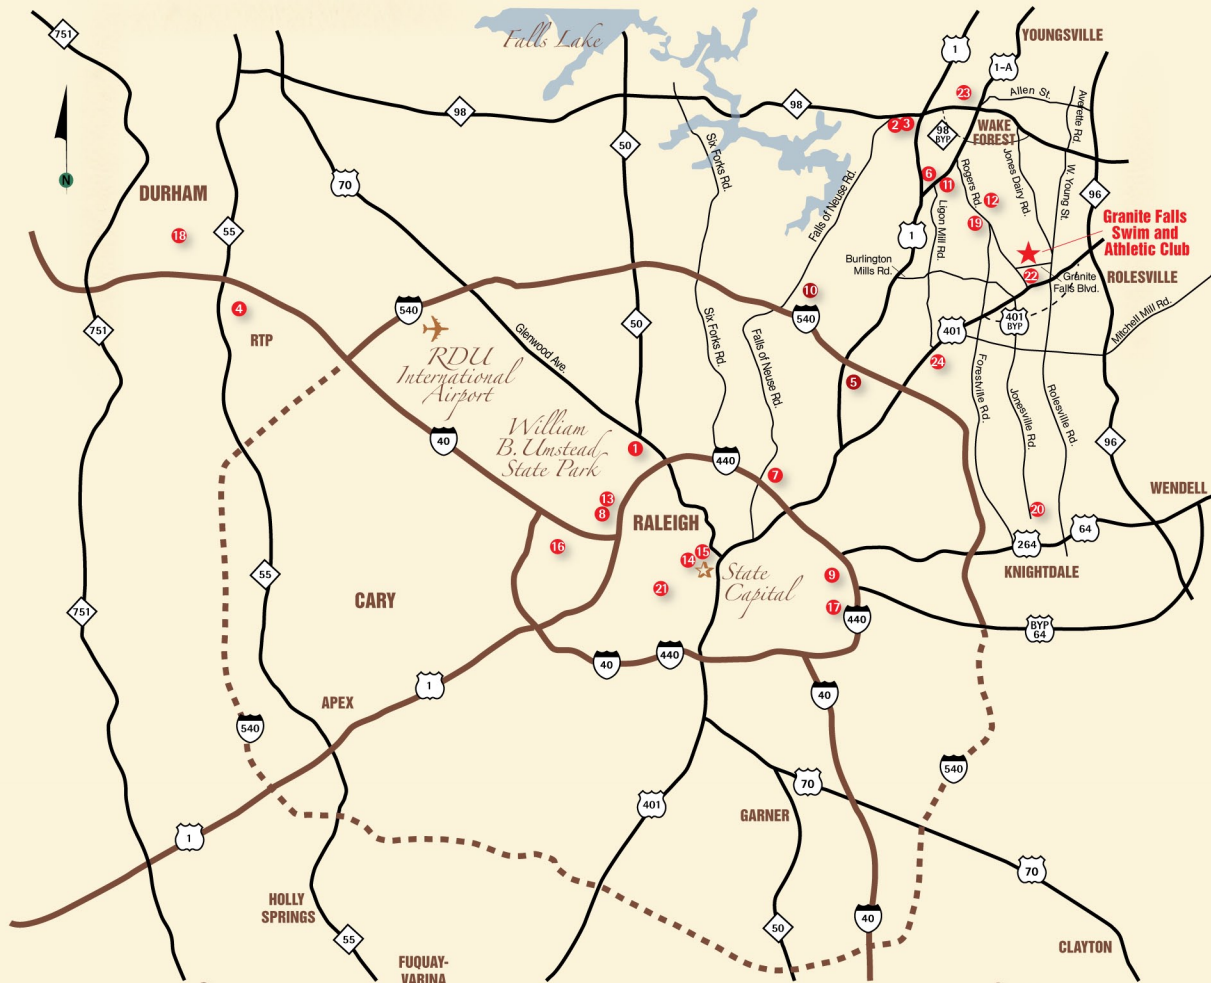

GRANITE FALLS COMMUNITIES

The New Landscape of Rolesville

- | | | | |
|---|---|---|--|
| <p><i>Shopping</i></p> <ul style="list-style-type: none"> 1 Crabtree Valley Mall 2 Home Depot 3 Super Target 4 The Streets of Southpoint 5 Triangle Towne Center 6 Walmart Super Center | <p><i>Medical</i></p> <ul style="list-style-type: none"> 7 Duke Raleigh Hospital 8 Rex Hospital 9 Wake Medical Center 10 Wake Med North | <p><i>Recreation</i></p> <ul style="list-style-type: none"> 11 The Factory 12 Heritage Golf Club 13 NC Museum of Art 14 NC Museum of History 15 NC Museum of Natural Sciences 16 RBC Center 17 Walnut Creek Amphitheatre | <p><i>Schools</i></p> <ul style="list-style-type: none"> 18 Duke University 19 Heritage Middle School 20 Knightdale High School 21 NC State University 22 Sanford Creek Elementary 23 Southeastern Theological Seminary 24 Wake Tech — North Campus |
|---|---|---|--|